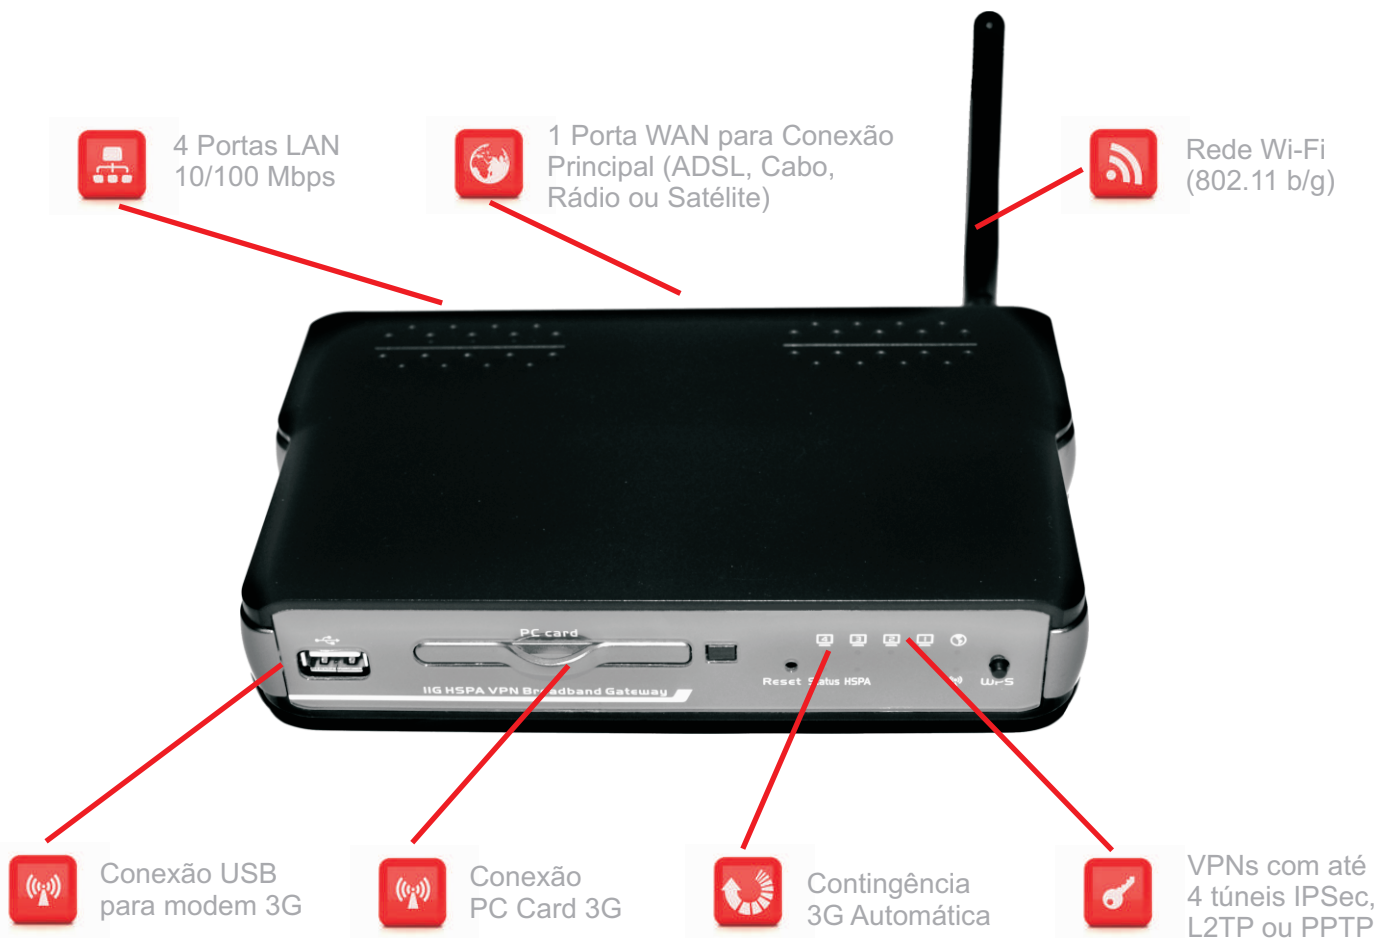

Roteador 3G VPN Pro NEGER